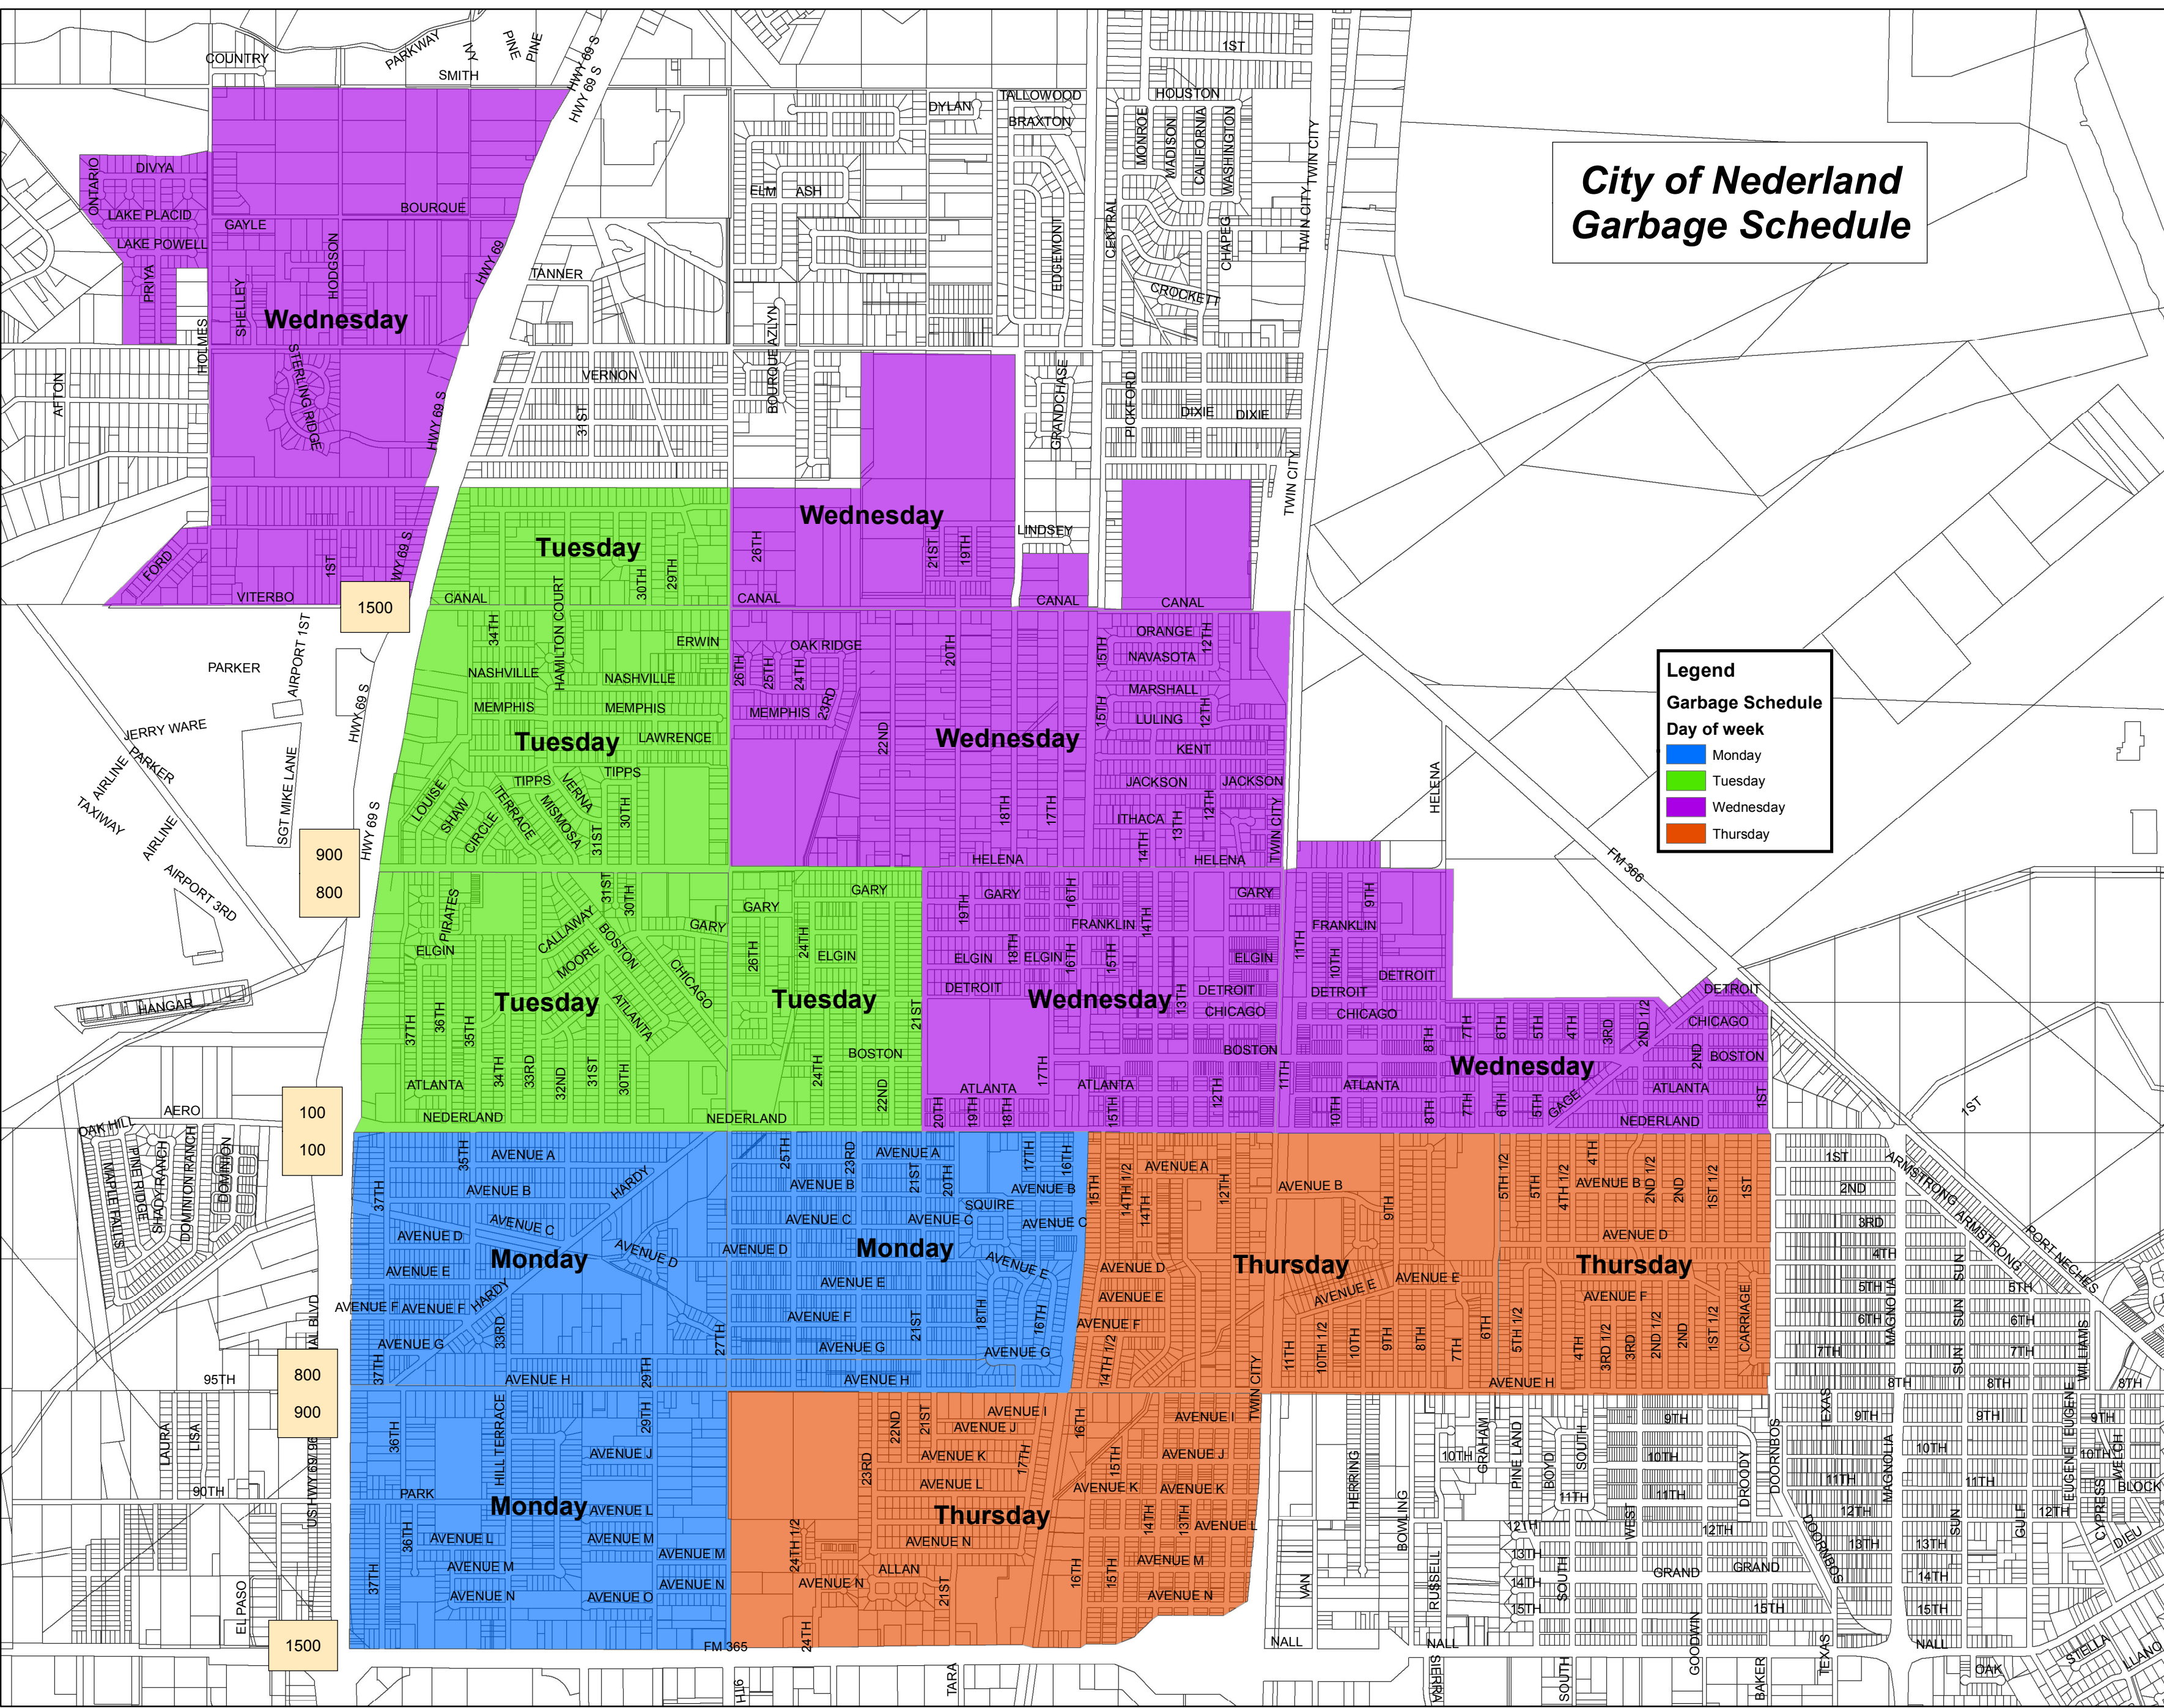

City of Nederland Garbage Schedule

Legend
Garbage Schedule
Day of week

- Monday
- Tuesday
- Wednesday
- Thursday

Wednesday

Tuesday

Wednesday

Tuesday

Wednesday

Tuesday

Tuesday

Wednesday

Wednesday

Monday

Monday

Thursday

Thursday

Monday

Thursday