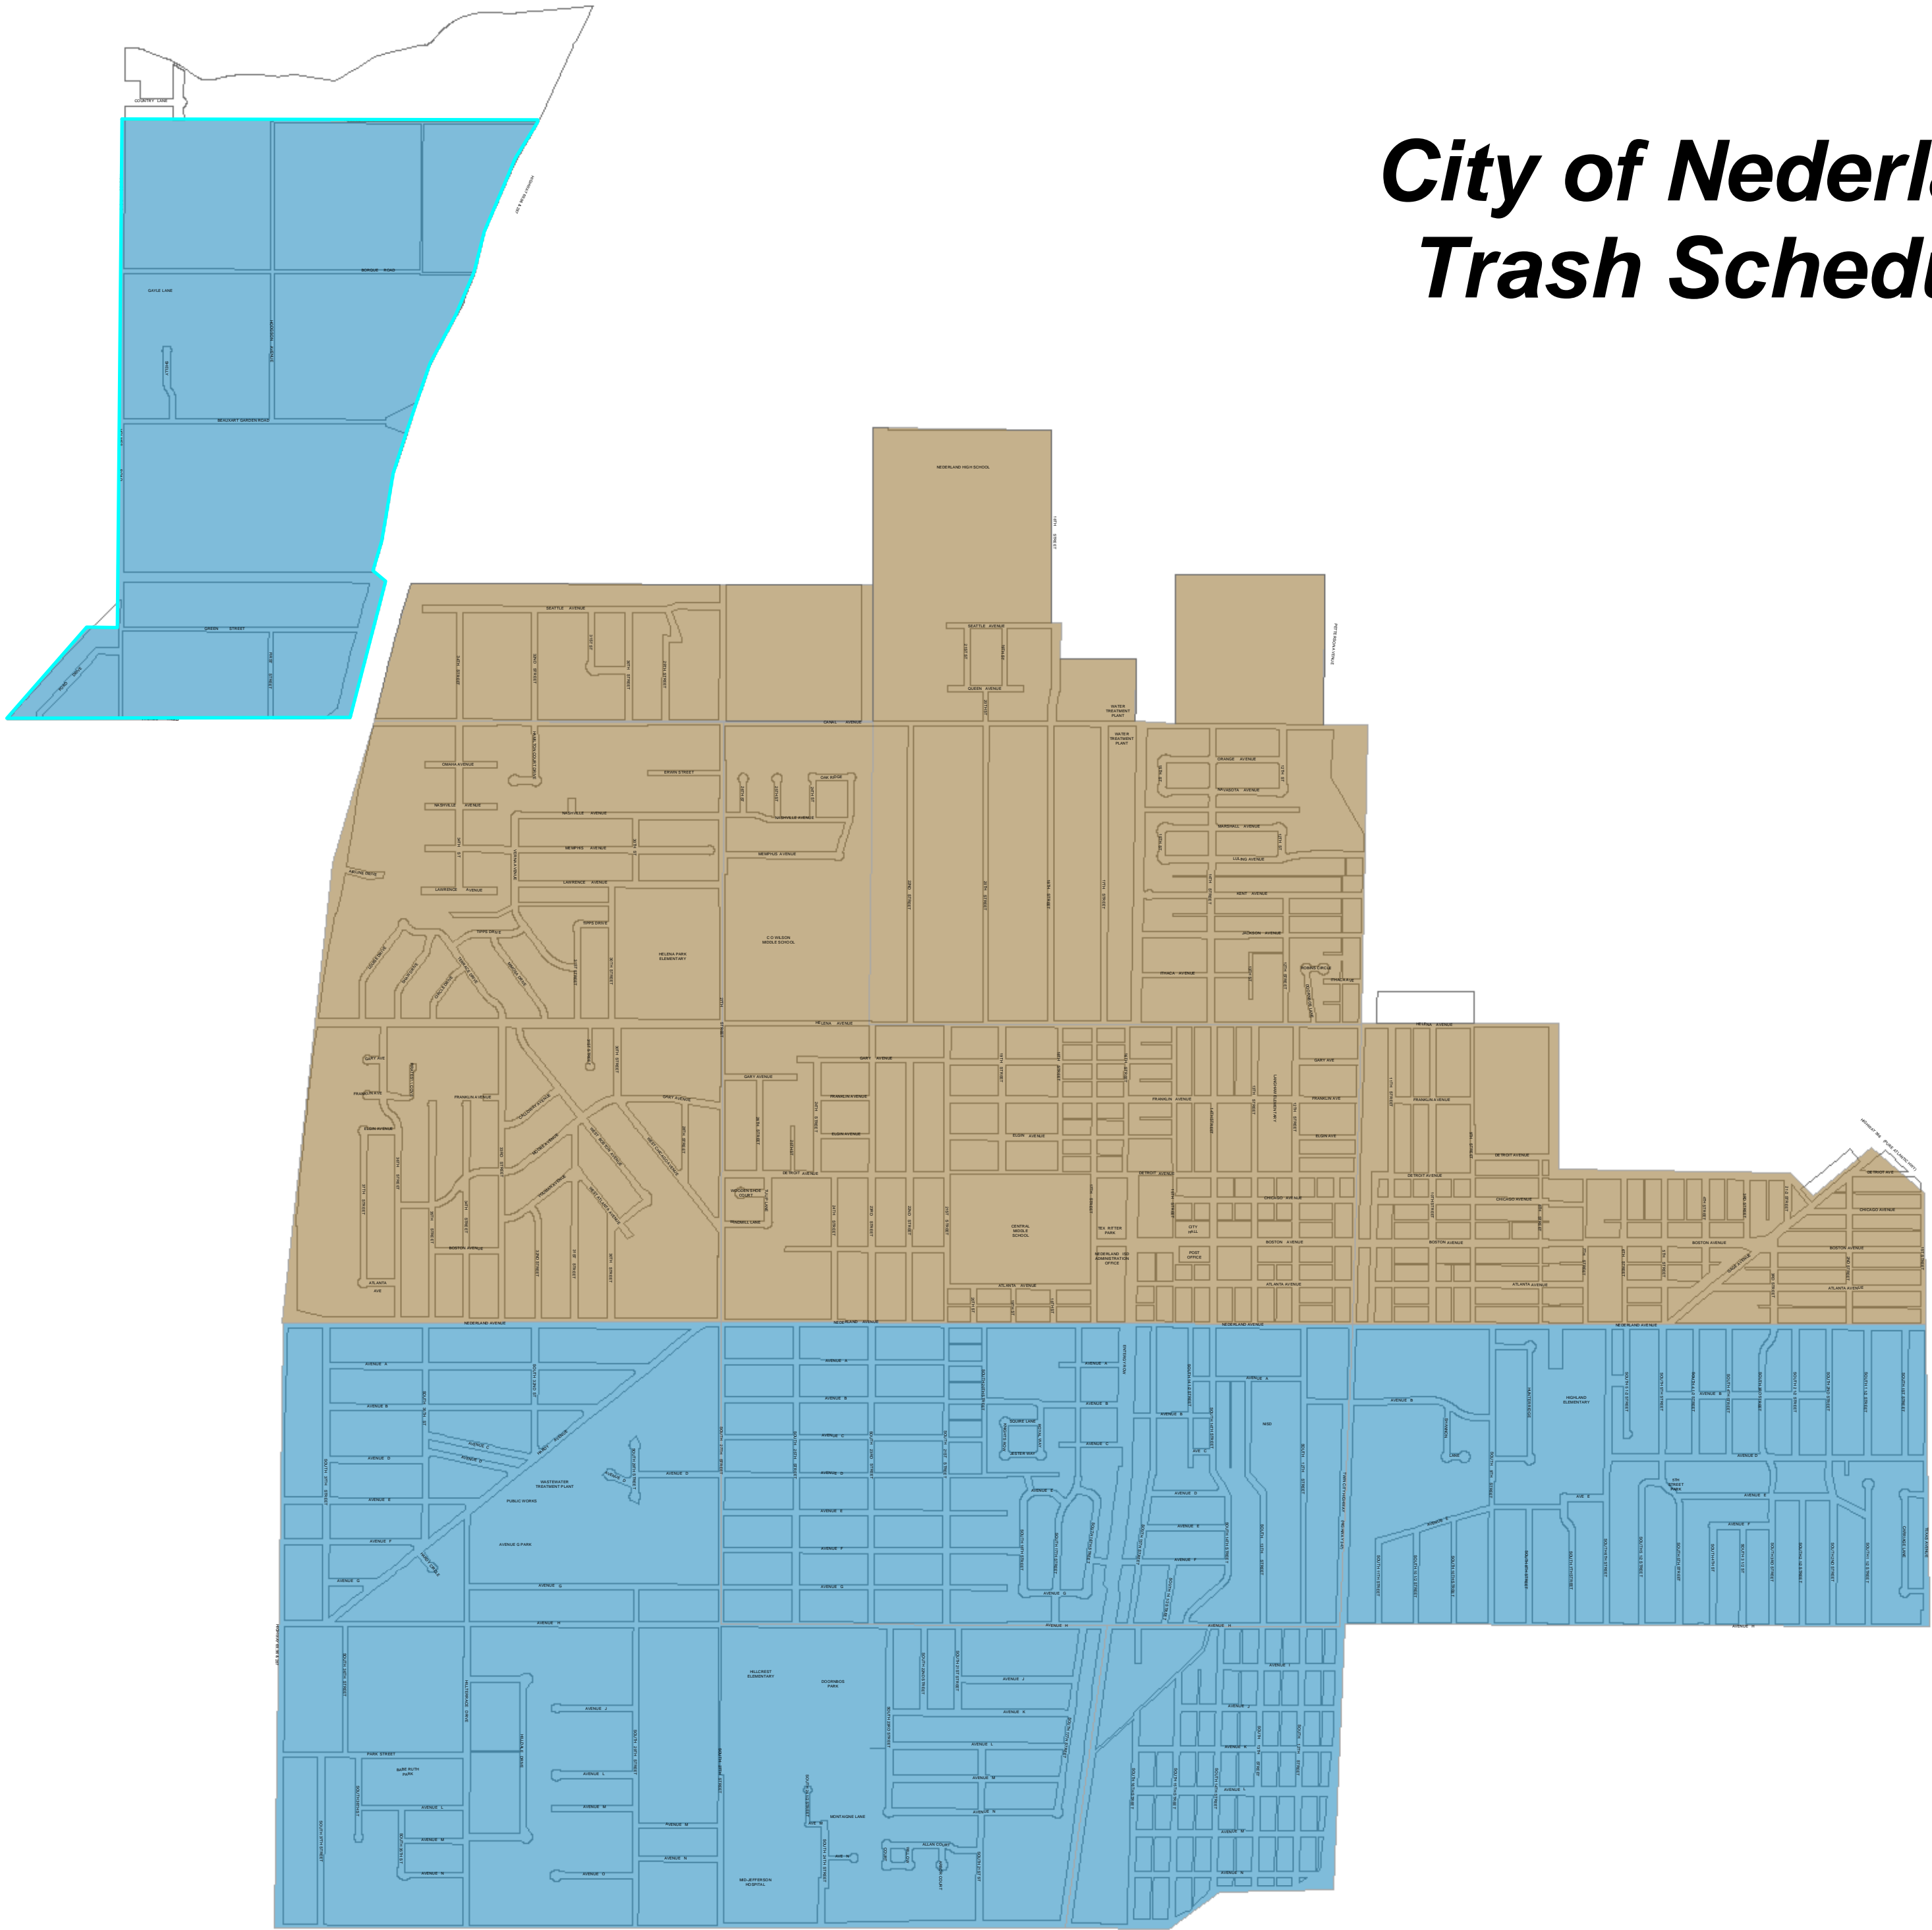

# City of Nederland Trash Schedule

The 1st week begins with the first Monday week.

North - 2nd & 4th weeks  
South - 1st & 3rd weeks

## Legend

**ZONE**

-  North
-  South