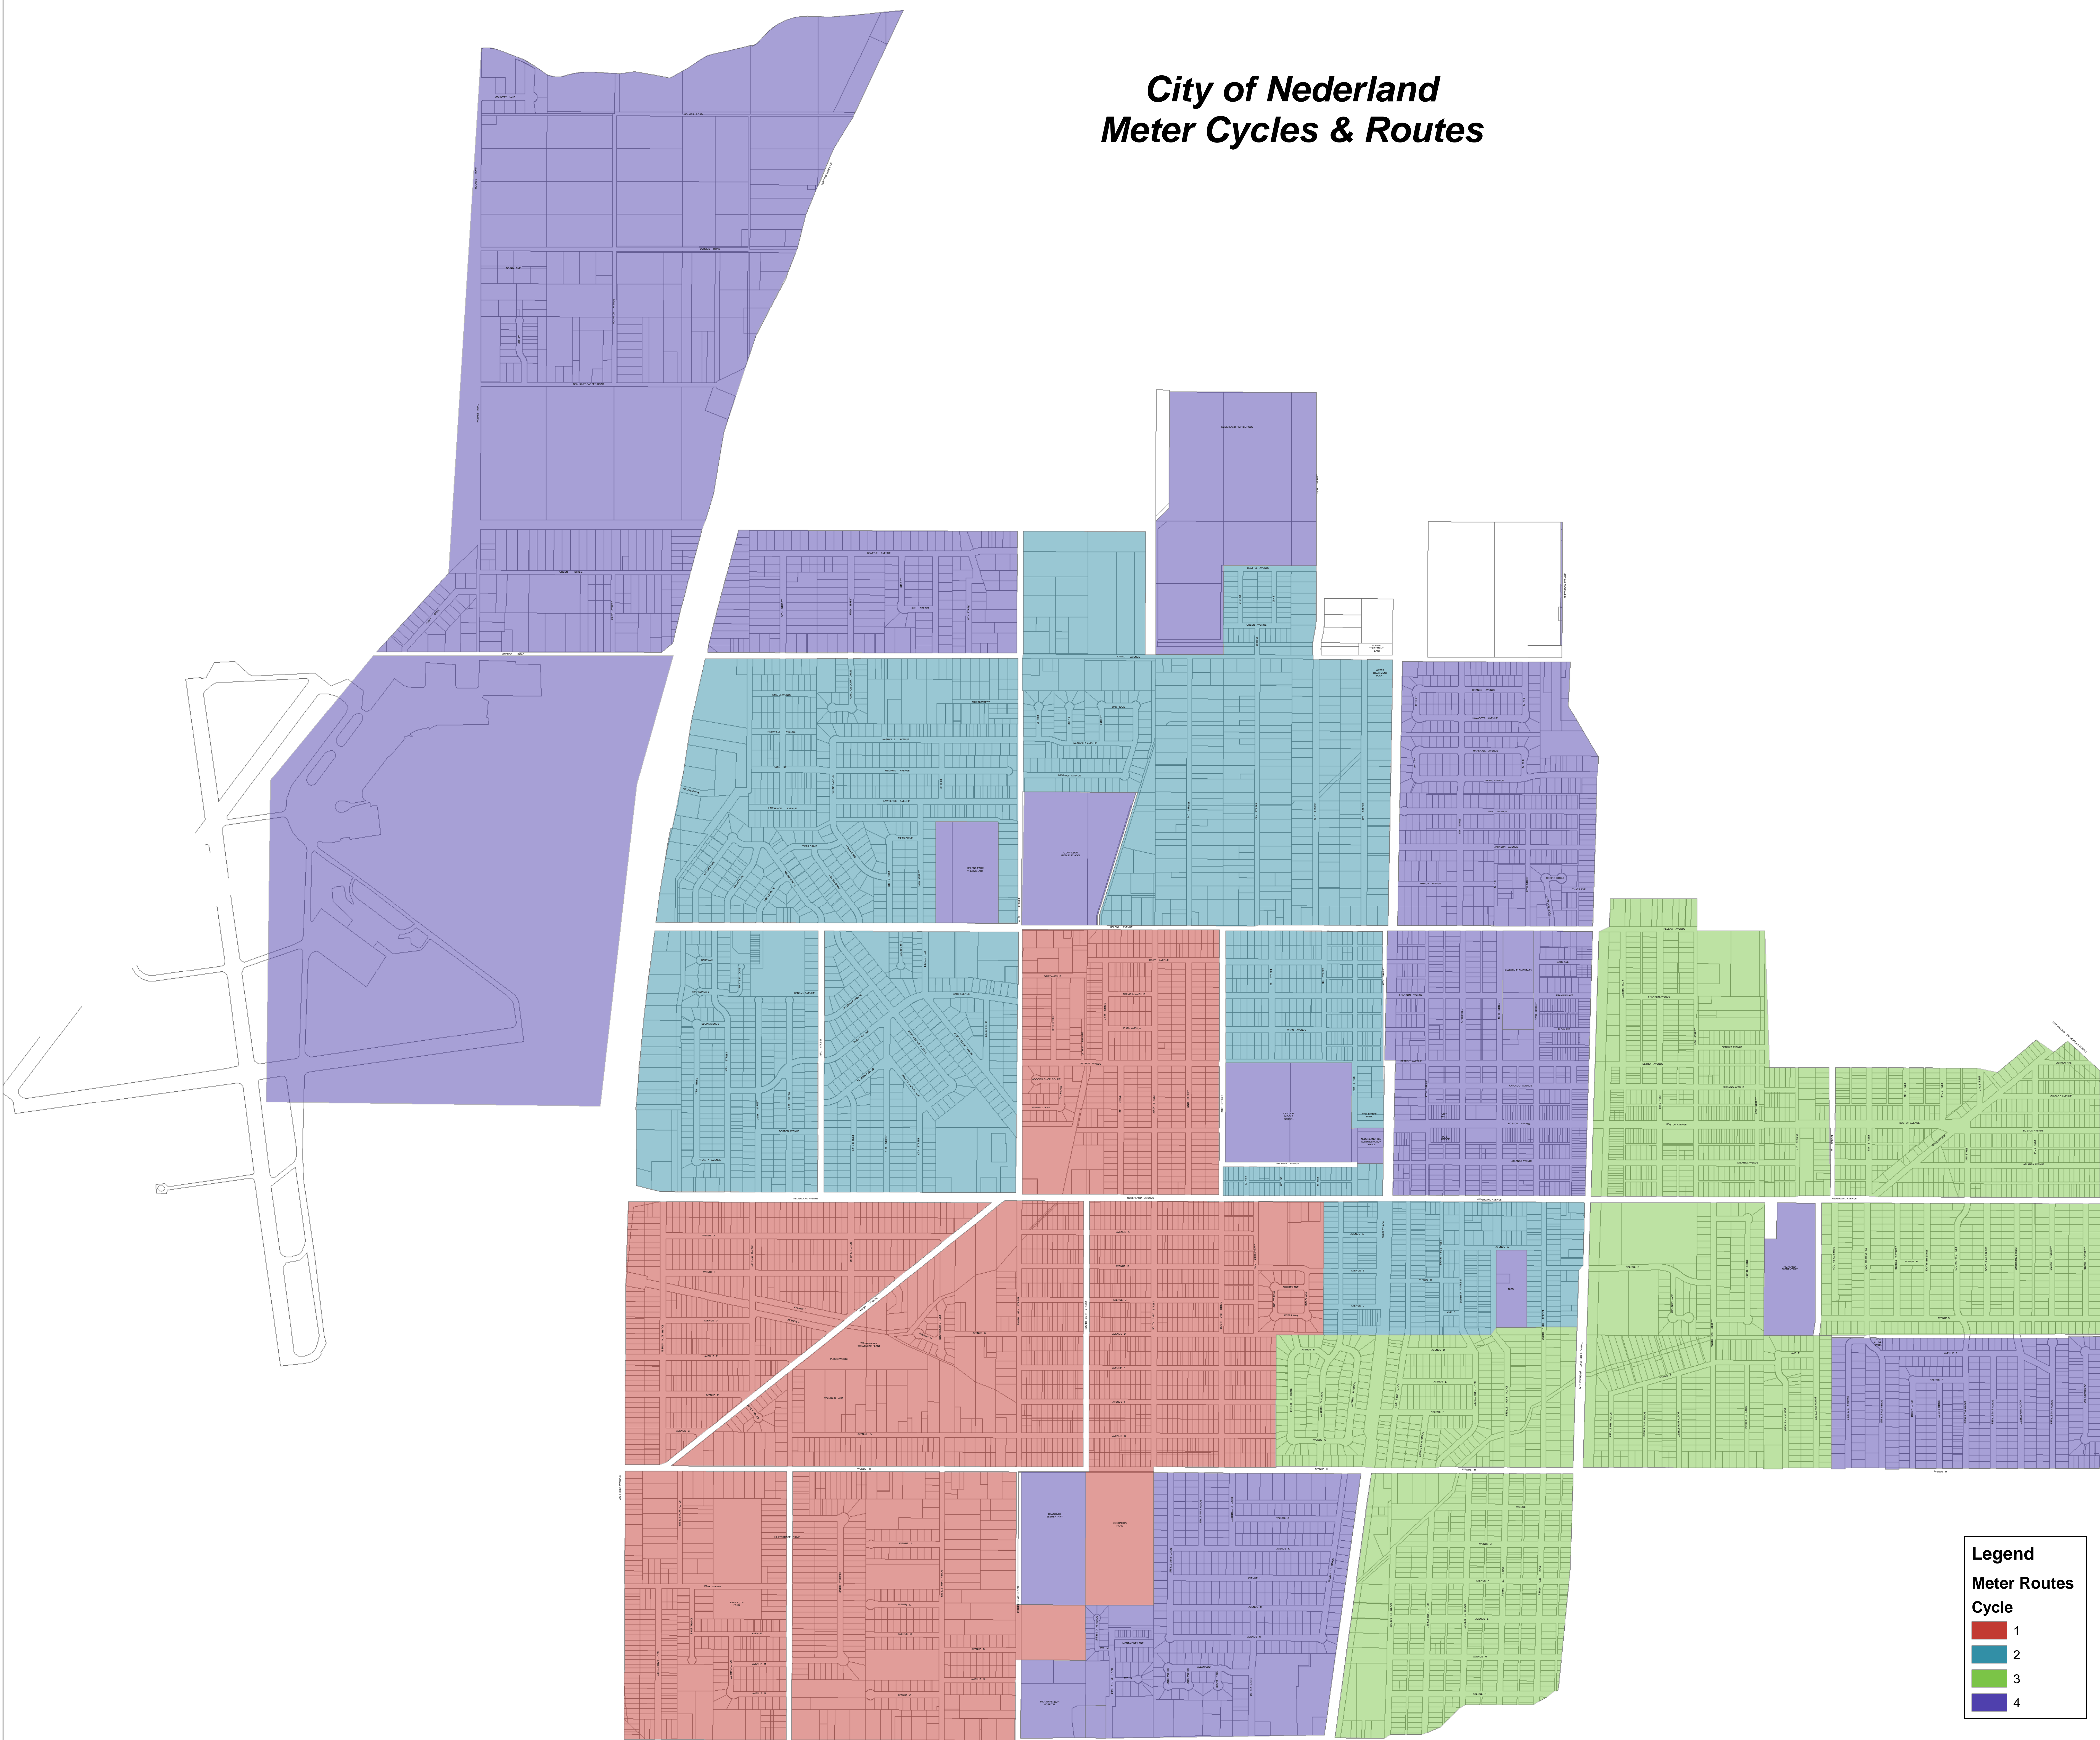

City of Nederland Meter Cycles & Routes

Legend
Meter Routes
Cycle

	1
	2
	3
	4