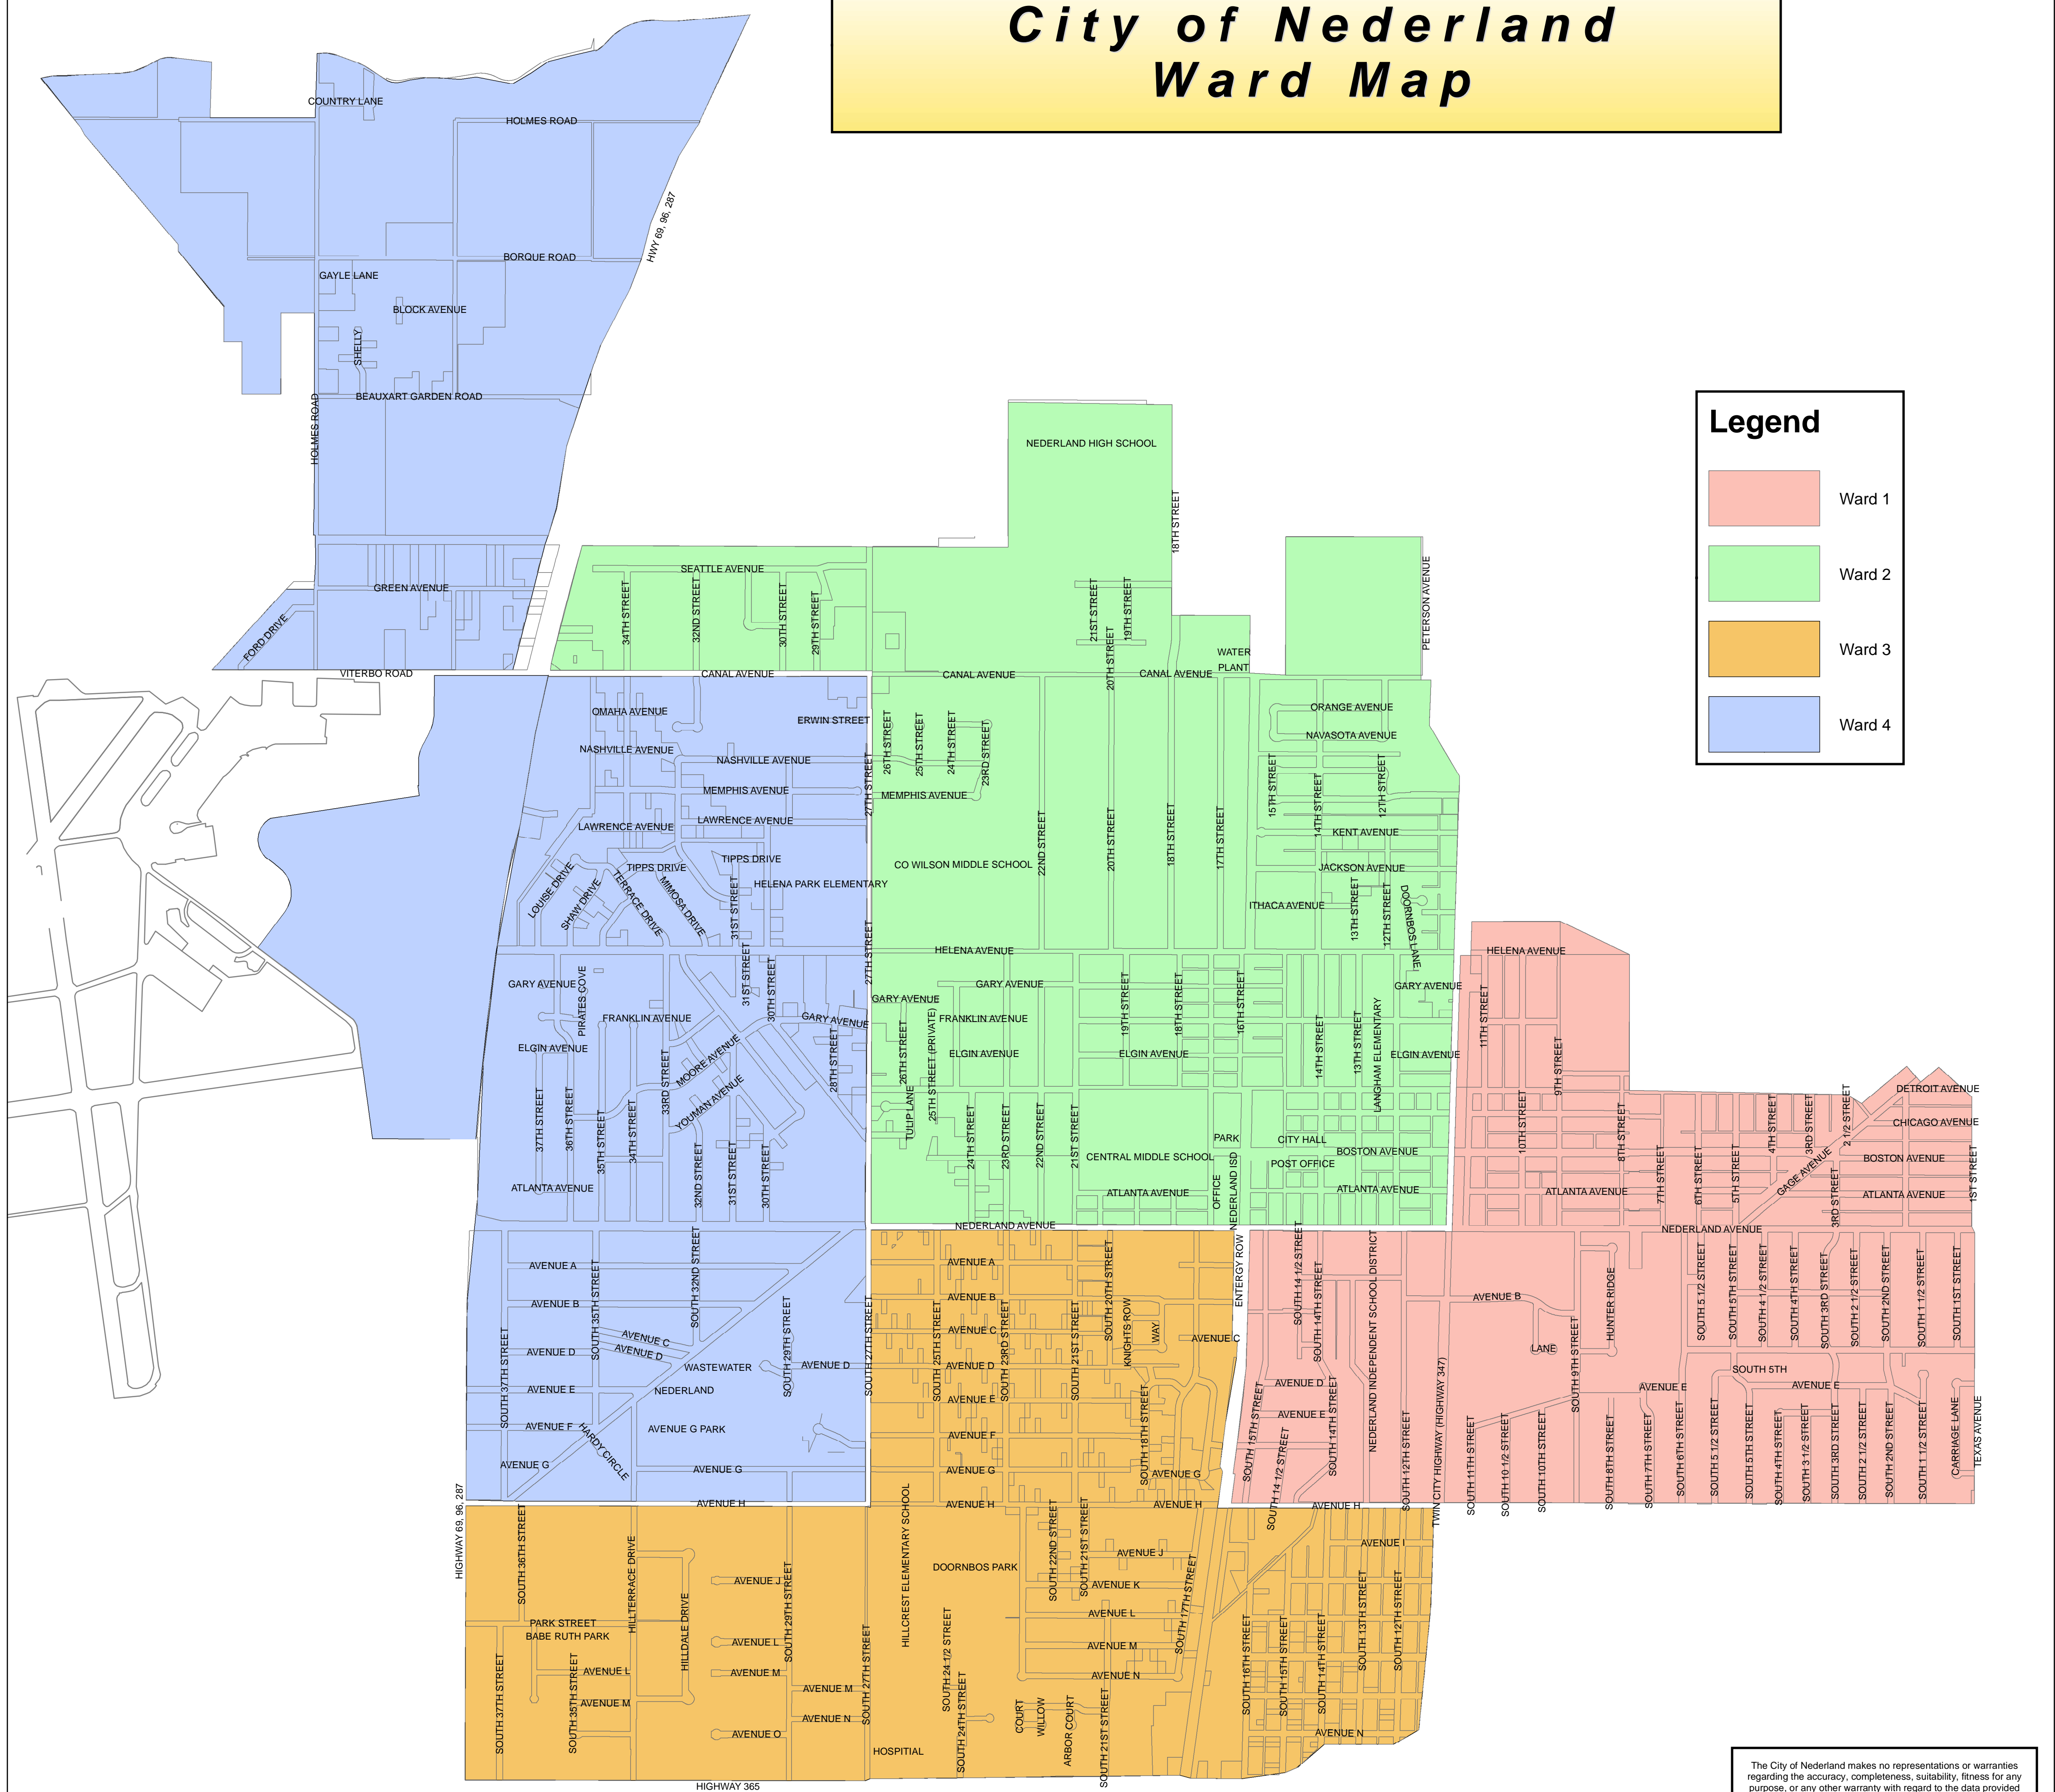

# City of Nederland Ward Map

## Legend

- Ward 1
- Ward 2
- Ward 3
- Ward 4

The City of Nederland makes no representations or warranties regarding the accuracy, completeness, suitability, fitness for any purpose, or any other warranty with regard to the data provided herein. The data herein are not suitable for navigational purposes and do not purport to depict or establish boundaries between private and public land.